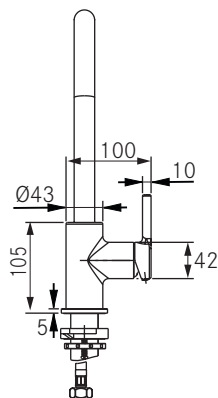

B Tap Lina Swivel Spout XL

C Tap Lina Pull down single spray

D Tap Lina Semipro

1

ø35 mm

50 mm max

2

3

A

B

D

Rmax ≥ 50 mm

19 mm
UK 23 mm

3

C

4