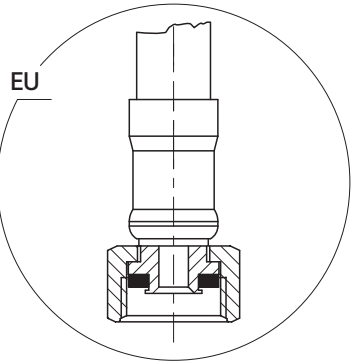

B Tap Lina Swivel Spout XL

C Tap Lina Pull down single spray

D Tap Lina Semipro

1

ø35 mm

50 mm max

2

3

A

B

D

Rmax ≥ 50 mm

19 mm
UK 23 mm

3

C

4