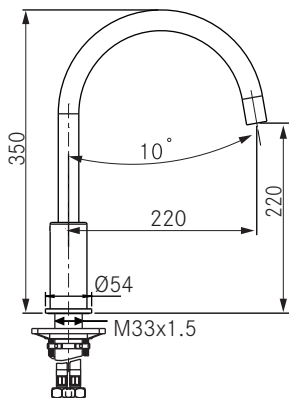

B Tap Lina Swivel Spout XL

C Tap Lina Pull down single spray

D Tap Lina Semipro

1

ø35 mm

50 mm max

2

3

A

B

D

Rmax ≥ 50 mm

19 mm
UK 23 mm

3

C

4