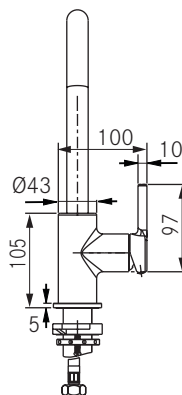

LINA

HR Priručnik za instalaciju i servis

Kuhinjska slavina

Tap Lina Swivel Spout L

Tap Lina Swivel Spout XL

Tap Lina Pull down single spray

D Tap Lina Semipro

A Tap Lina Swivel Spout L

B Tap Lina Swivel Spout XL

C Tap Lina Pull down single spray

D Tap Lina Semipro

1

ø35 mm

50 mm max

2

3

A

B

D

Rmax ≥ 50 mm

19 mm
UK 23 mm

3

C

4