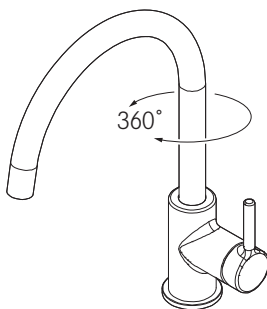

LINA

HR Priručnik za instalaciju i servis

Kuhinjska slavina

Tap Lina Swivel Spout L

Tap Lina Swivel Spout XL

Tap Lina Pull down single spray

D Tap Lina Semipro

A Tap Lina Swivel Spout L

B Tap Lina Swivel Spout XL

C Tap Lina Pull down single spray

D Tap Lina Semipro

1

ø35 mm

50 mm max

2

3