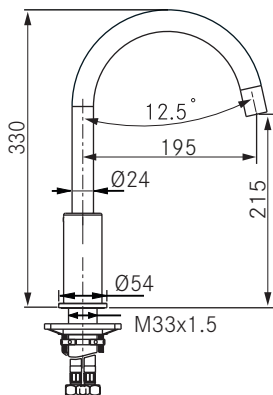

B Tap Lina Swivel Spout XL

C Tap Lina Pull down single spray

D Tap Lina Semipro

1

ø35 mm

50 mm max

2

3

A

B

D

Rmax ≥ 50 mm

19 mm
UK 23 mm

3

C

4