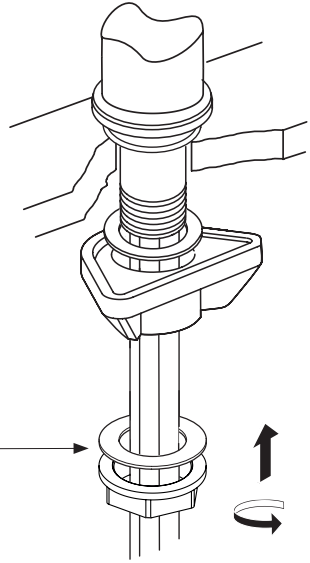

LINA

HR Priručnik za instalaciju i servis

Kuhinjska slavina

Tap Lina Swivel Spout L

Tap Lina Swivel Spout XL

Tap Lina Pull down single spray

D Tap Lina Semipro

A Tap Lina Swivel Spout L

B Tap Lina Swivel Spout XL

C Tap Lina Pull down single spray

D Tap Lina Semipro

1

ø35 mm

50 mm max

2

3

A

B

D

Rmax ≥ 50 mm

19 mm
UK 23 mm

3

C

4