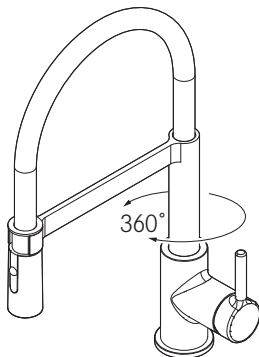

LINA

HR Priručnik za instalaciju i servis

Kuhinjska slavina

Tap Lina Swivel Spout L

Tap Lina Swivel Spout XL

Tap Lina Pull down single spray

D Tap Lina Semipro

A Tap Lina Swivel Spout L

B Tap Lina Swivel Spout XL

C Tap Lina Pull down single spray

D Tap Lina Semipro

1

ø35 mm

50 mm max

2

3