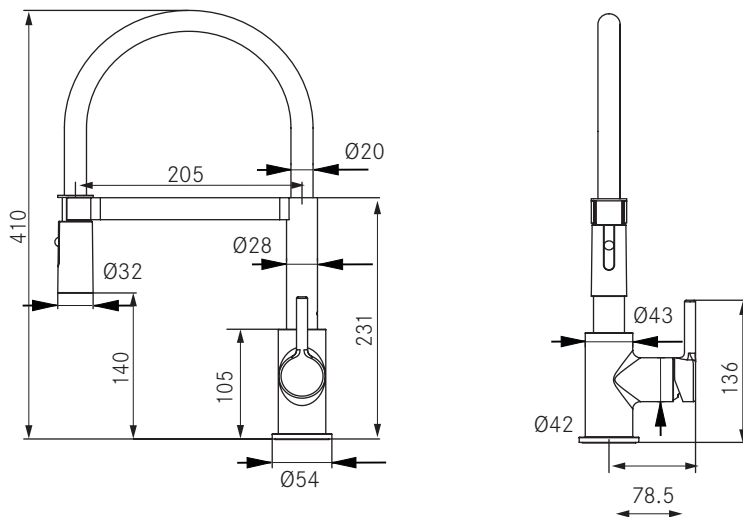

LINA

HR Priručnik za instalaciju i servis

Kuhinjska slavina

Tap Lina Swivel Spout L

Tap Lina Swivel Spout XL

Tap Lina Pull down single spray

D Tap Lina Semipro

A Tap Lina Swivel Spout L

B Tap Lina Swivel Spout XL

C Tap Lina Pull down single spray

D Tap Lina Semipro

1

ø35 mm

50 mm max

2

3

A

B

D

Rmax ≥ 50 mm

19 mm
UK 23 mm

3

C

4