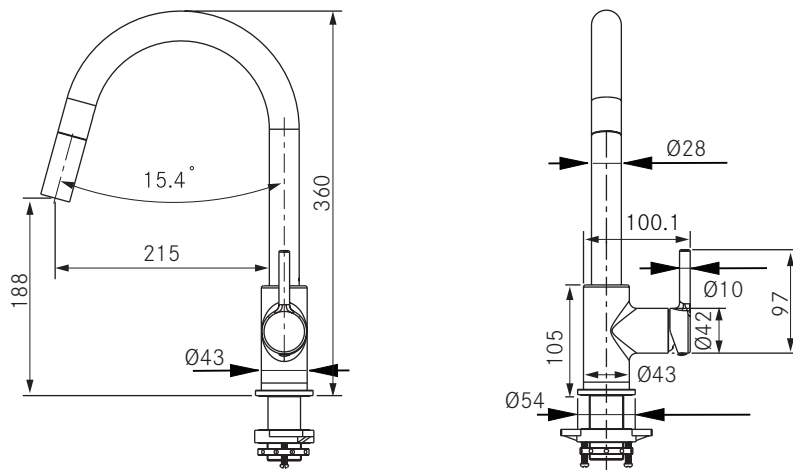

LINA

HR Priručnik za instalaciju i servis

Kuhinjska slavina

Tap Lina Swivel Spout L

Tap Lina Swivel Spout XL

Tap Lina Pull down single spray

D Tap Lina Semipro

A Tap Lina Swivel Spout L

B Tap Lina Swivel Spout XL

C Tap Lina Pull down single spray

D Tap Lina Semipro

1

ø35 mm

50 mm max

2

3

A

B

D

Rmax ≥ 50 mm

19 mm
UK 23 mm

3

C

4