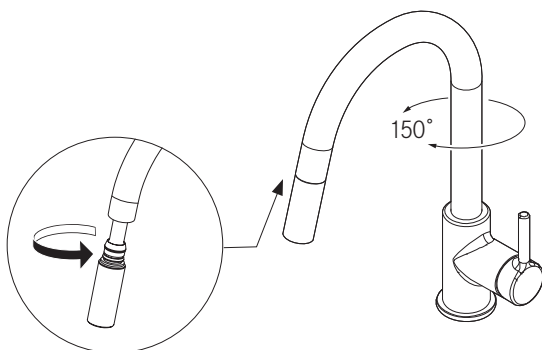

LINA

HR Priručnik za instalaciju i servis

Kuhinjska slavina

Tap Lina Swivel Spout L

Tap Lina Swivel Spout XL

Tap Lina Pull down single spray

D Tap Lina Semipro

A Tap Lina Swivel Spout L

B Tap Lina Swivel Spout XL

C Tap Lina Pull down single spray

D Tap Lina Semipro

1

ø35 mm

50 mm max

2

3