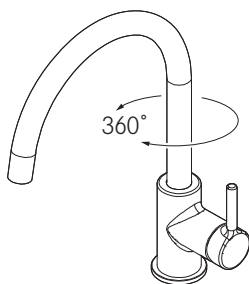

LINA

HR Priručnik za instalaciju i servis

Kuhinjska slavina

Tap Lina Swivel Spout L

Tap Lina Swivel Spout XL

Tap Lina Pull down single spray

D Tap Lina Semipro

A Tap Lina Swivel Spout L

B Tap Lina Swivel Spout XL

C Tap Lina Pull down single spray

D Tap Lina Semipro

1

ø35 mm

50 mm max

2

3