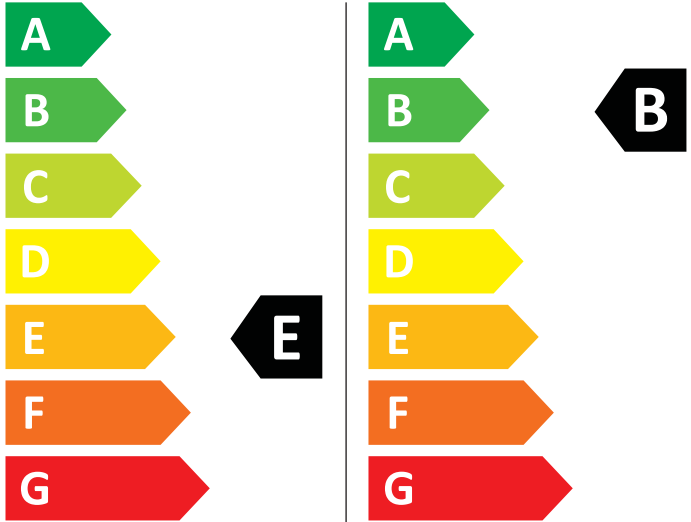

ENERG

MIDEA

MFK80-DU1401B/C14E-EU(NE)

360 kWh/100

55 kWh/100

6,0 kg

8,0 kg

90 L