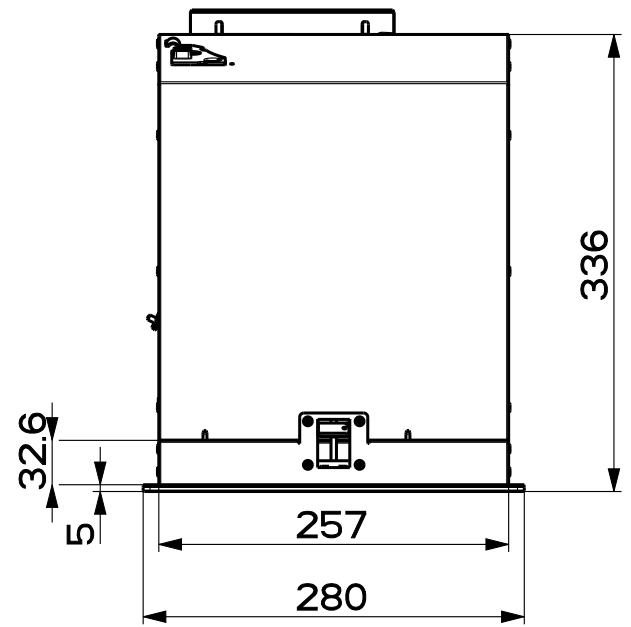

Created by **Palazzi, Walter**

Denomination  
**DIMENSIONAL DRAWING**

Lang **EN**  Sheet **1/2**

Modif.by

Approved by **Palazzi, Walter**

Approval date **31-Jul-2020**

Doc. status **Released**

Drawing N.  
**305052\_709**

Rev  
**01**

Created by <b>Palazzi, Walter</b>	
Denomination <b>DIMENSIONAL DRAWING</b>	
Lang <b>EN</b>	Sheet <b>2/2</b>
Modif.by	
Approved by <b>Palazzi, Walter</b>	
Approval date <b>31-Jul-2020</b>	
Doc. status <b>Released</b>	
Drawing N. <b>305052_709</b>	Rev <b>01</b>