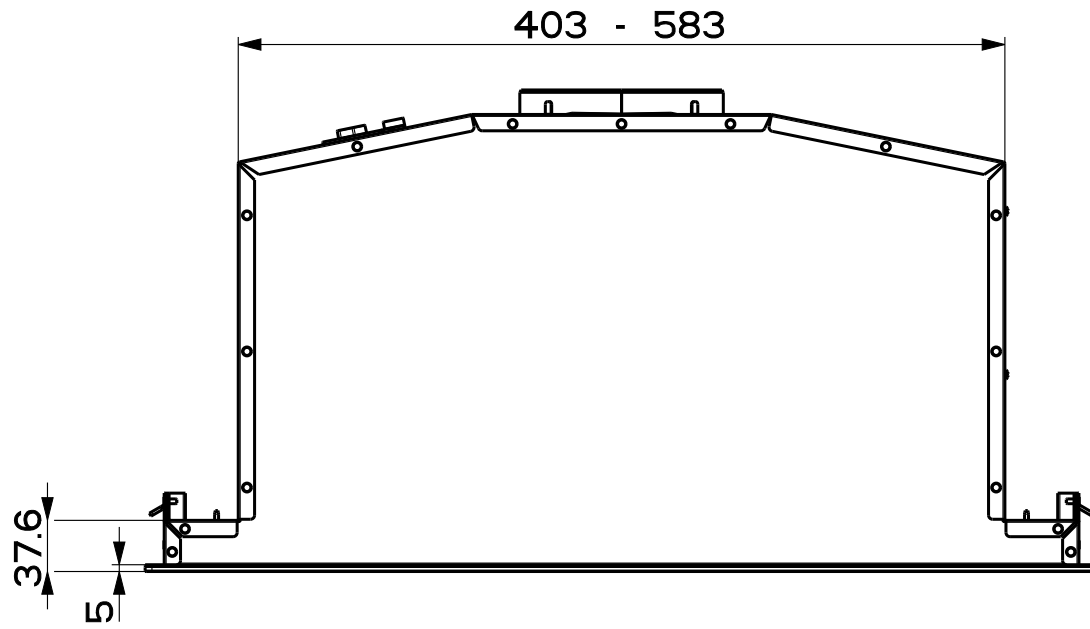

Created by **Palazzi, Walter**

Denomination  
**DIMENSIONAL DRAWING**

Lang **EN**  Sheet **1/2**

Modif.by

Approved by **Palazzi, Walter**

Approval date **31-Jul-2020**

Doc. status **Released**

Drawing N.  
**305052\_709**

Rev  
**01**

Created by <b>Palazzi, Walter</b>	
Denomination <b>DIMENSIONAL DRAWING</b>	
Lang <b>EN</b>	Sheet <b>2/2</b>
Modif.by	
Approved by <b>Palazzi, Walter</b>	
Approval date <b>31-Jul-2020</b>	
Doc. status <b>Released</b>	
Drawing N. <b>305052_709</b>	Rev <b>01</b>