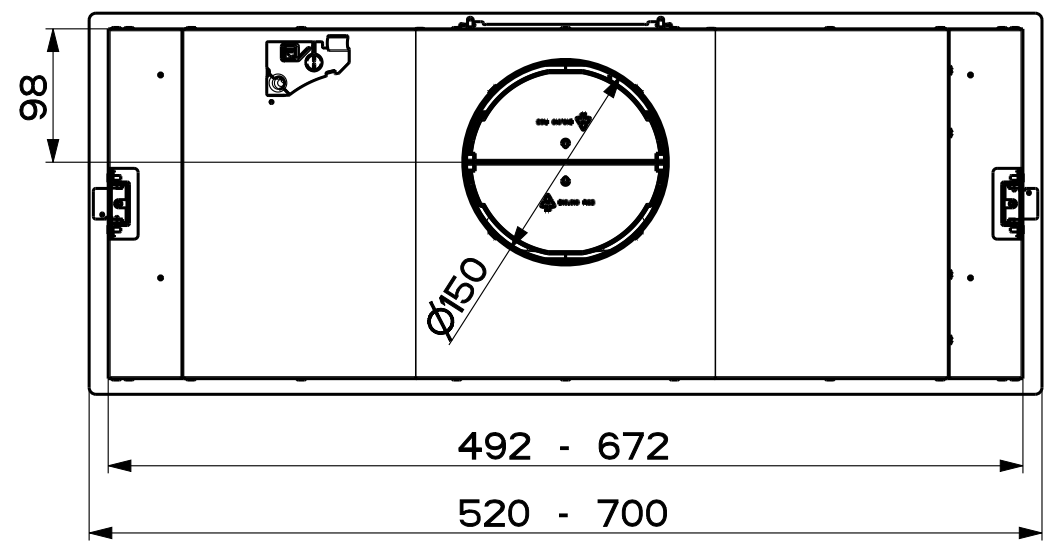

Created by **Palazzi, Walter**

Denomination  
**DIMENSIONAL DRAWING**

Lang **EN**  Sheet **1/2**

Modif.by

Approved by **Palazzi, Walter**

Approval date **31-Jul-2020**

Doc. status **Released**

Drawing N.  
**305052\_709**

Rev  
**01**

Created by <b>Palazzi, Walter</b>	
Denomination <b>DIMENSIONAL DRAWING</b>	
Lang <b>EN</b>	Sheet <b>2/2</b>
Modif.by	
Approved by <b>Palazzi, Walter</b>	
Approval date <b>31-Jul-2020</b>	
Doc. status <b>Released</b>	
Drawing N. <b>305052_709</b>	Rev <b>01</b>