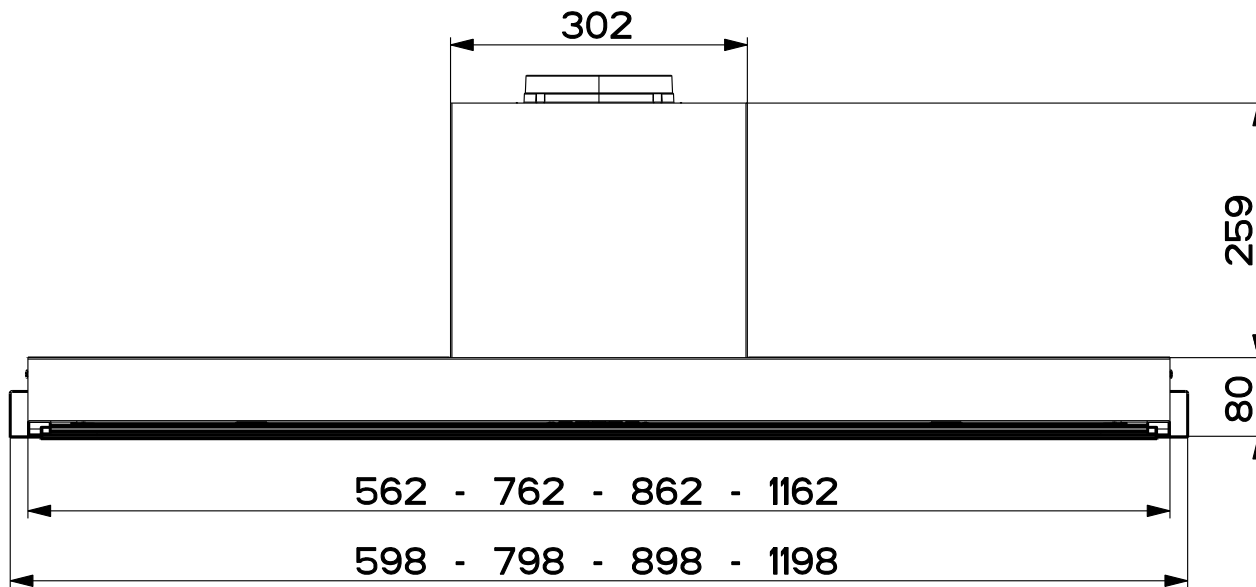

Created by **Perelli, Francesco**

Denomination  
**DIMENSIONAL DRW 60-80-90-120 K36 PER.PANEL**

Lang **EN**  Sheet **1/2**

Modif.by **Bellucci, Daniele**

Approved by **Bellucci, Daniele**

Approval date **08-Mar-2019**

Doc. status **Released**

Drawing N.  
**15B\_723** Rev  
**02**

Created by <b>Perelli, Francesco</b>	
Denomination <b>DIMENSIONAL DRW 60-80-90-120 K36 PERPANEL</b>	
Lang <b>EN</b> 	Sheet <b>2/2</b>
Modif.by Bellucci, Daniele	
Approved by <b>Bellucci, Daniele</b>	
Approval date <b>08-Mar-2019</b>	
Doc. status <b>Released</b>	
Drawing N. <b>15B_723</b>	Rev <b>02</b>