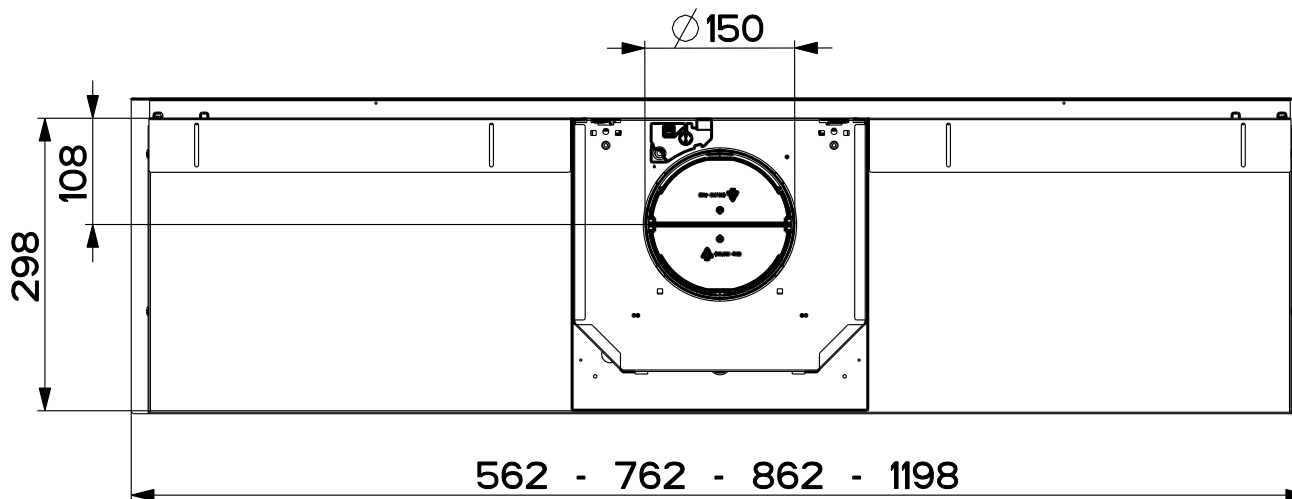

Created by **Perelli, Francesco**

Denomination  
**DIMENSIONAL DRW 60-80-90-120 K36 PER.PANEL**

Lang **EN**  Sheet **1/2**

Modif.by **Bellucci, Daniele**

Approved by **Bellucci, Daniele**

Approval date **08-Mar-2019**

Doc. status **Released**

Drawing N.  
**15B\_723** Rev  
**02**

Created by <b>Perelli, Francesco</b>	
Denomination <b>DIMENSIONAL DRW 60-80-90-120 K36 PERPANEL</b>	
Lang <b>EN</b> 	Sheet <b>2/2</b>
Modif.by Bellucci, Daniele	
Approved by <b>Bellucci, Daniele</b>	
Approval date <b>08-Mar-2019</b>	
Doc. status <b>Released</b>	
Drawing N. <b>15B_723</b>	Rev <b>02</b>