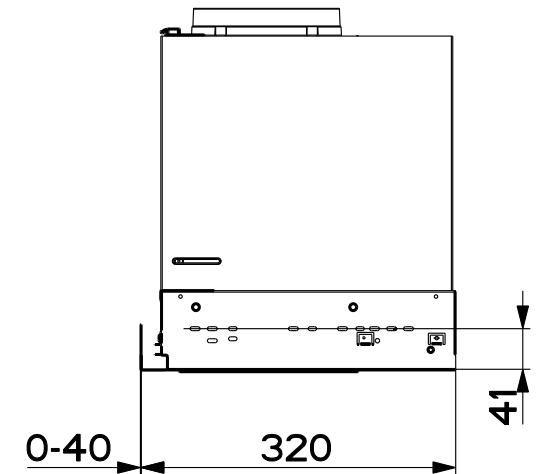

Created by **Perelli, Francesco**

Denomination  
**DIMENSIONAL DRW 60-80-90-120 K36 PER.PANEL**

Lang **EN**  Sheet **1/2**

Modif.by **Bellucci, Daniele**

Approved by **Bellucci, Daniele**

Approval date **08-Mar-2019**

Doc. status **Released**

Drawing N.  
**15B\_723** Rev  
**02**

Created by <b>Perelli, Francesco</b>	
Denomination <b>DIMENSIONAL DRW 60-80-90-120 K36 PERPANEL</b>	
Lang <b>EN</b> 	Sheet <b>2/2</b>
Modif.by Bellucci, Daniele	
Approved by <b>Bellucci, Daniele</b>	
Approval date <b>08-Mar-2019</b>	
Doc. status <b>Released</b>	
Drawing N. <b>15B_723</b>	Rev <b>02</b>